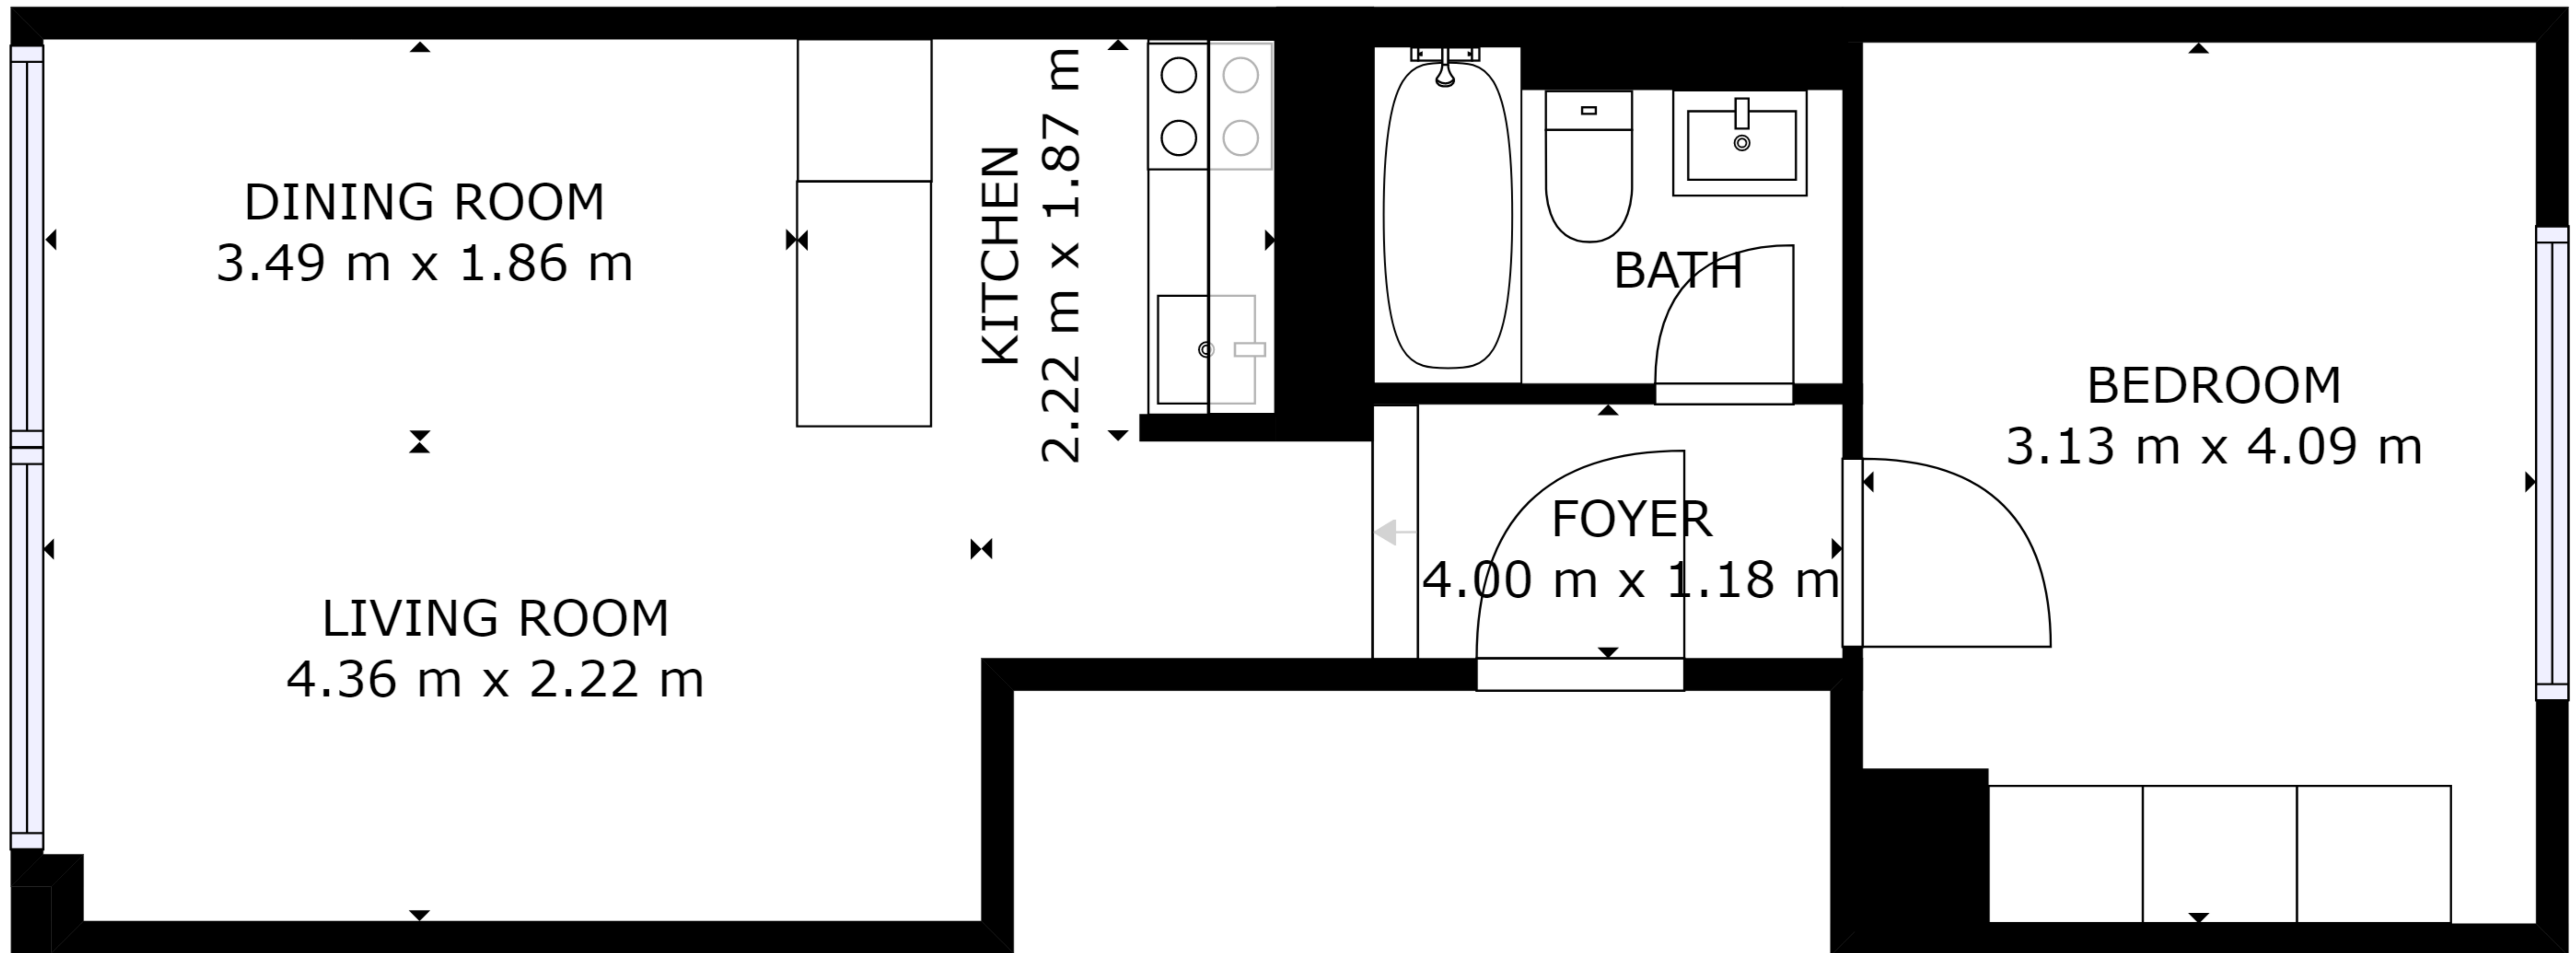

Airport Line, Colmarerstrasse
1 Bedroom Apartment

FLOOR 1

GROSS INTERNAL AREA
FLOOR 1: 42 m²
TOTAL: 42 m²

SIZES AND DIMENSIONS ARE APPROXIMATE, ACTUAL MAY VARY.