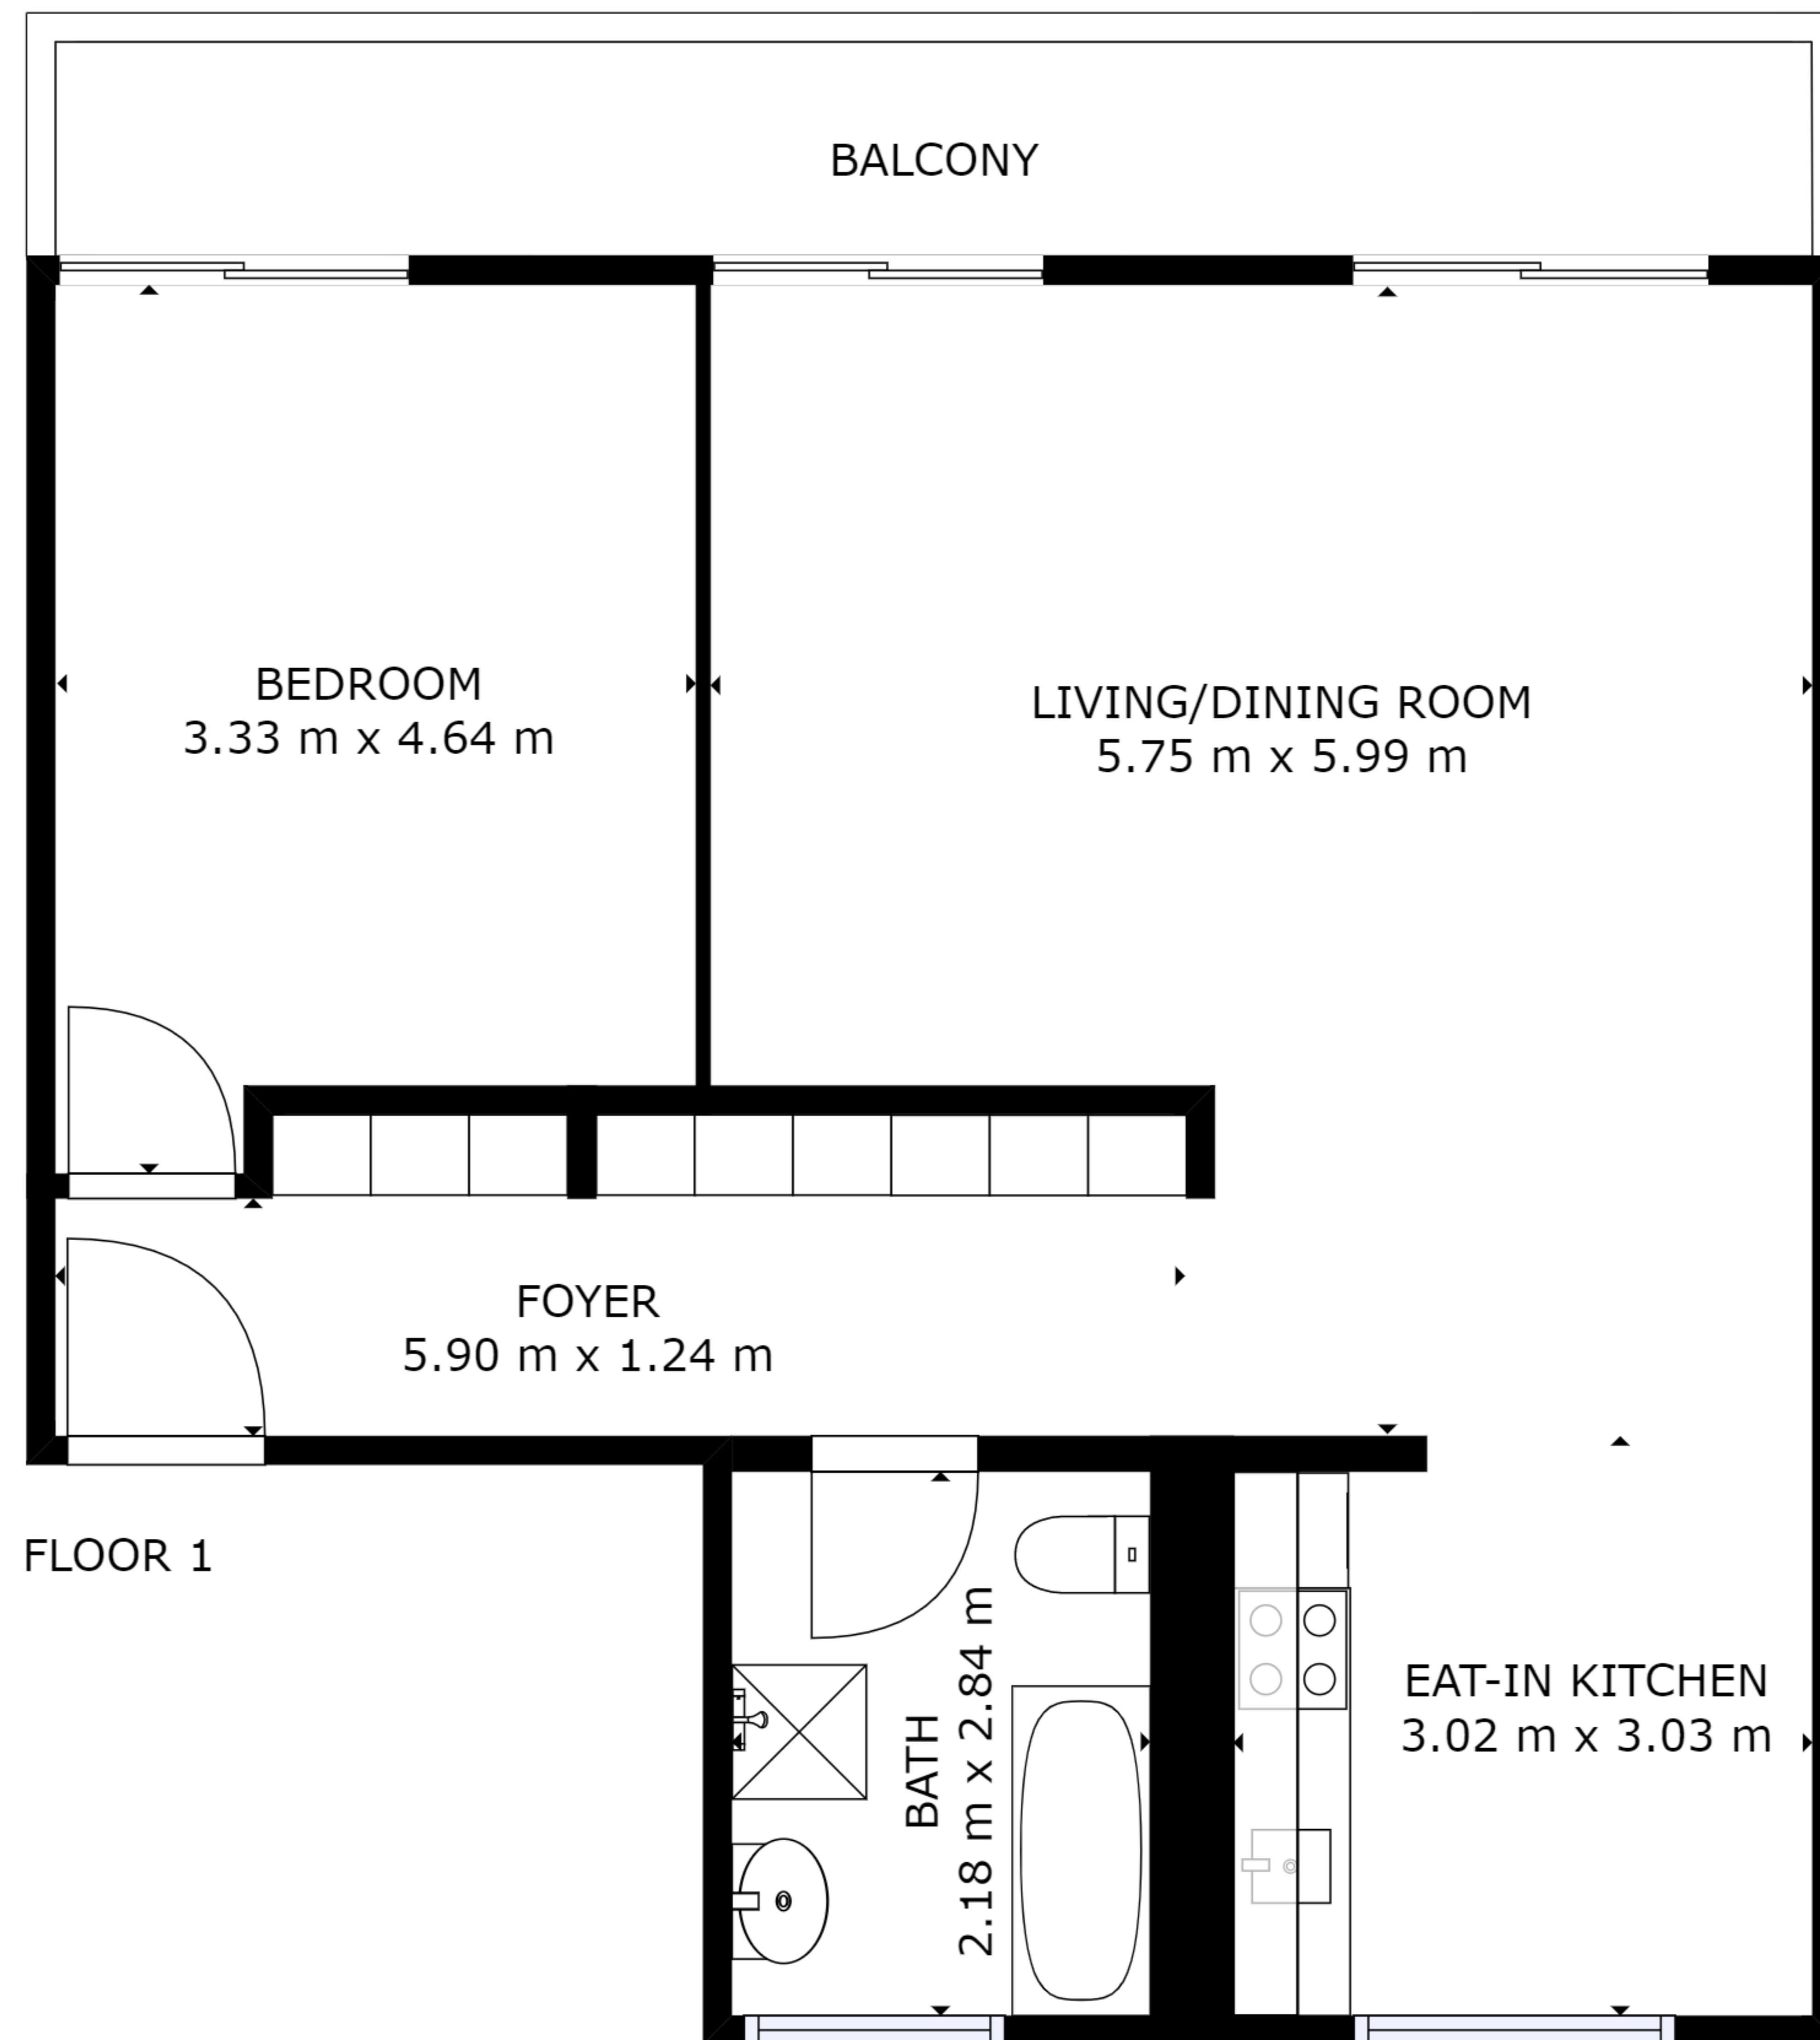

Schöнау Serviced Living 1 Bedroom Apartment

FLOOR 1

GROSS INTERNAL AREA
FLOOR 1: 72 m²
TOTAL: 72 m²

SIZES AND DIMENSIONS ARE APPROXIMATE, ACTUAL MAY VARY.